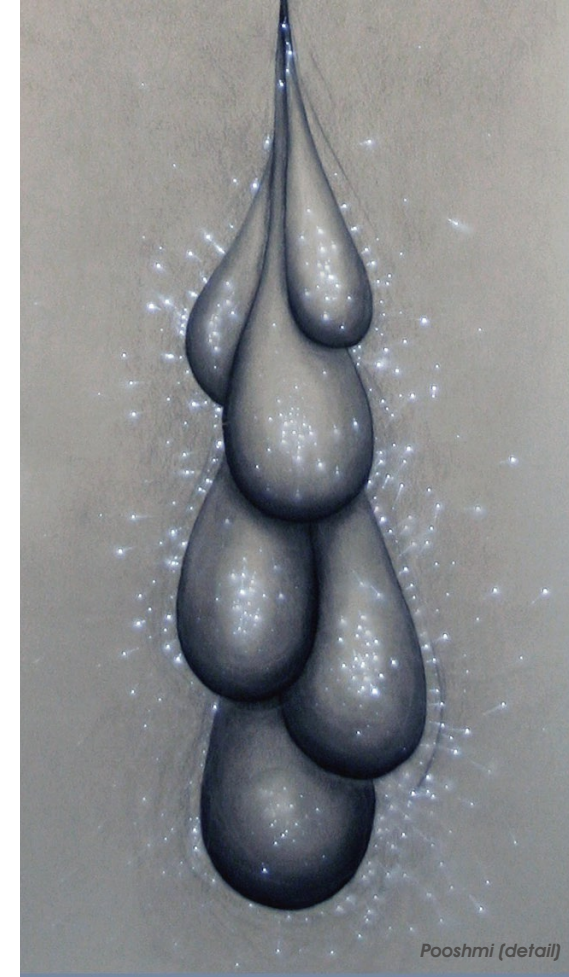

WEN
FAN

KRISTEN
EGAN

LYN
GODLEY

Artist's concept for Freedman Gallery