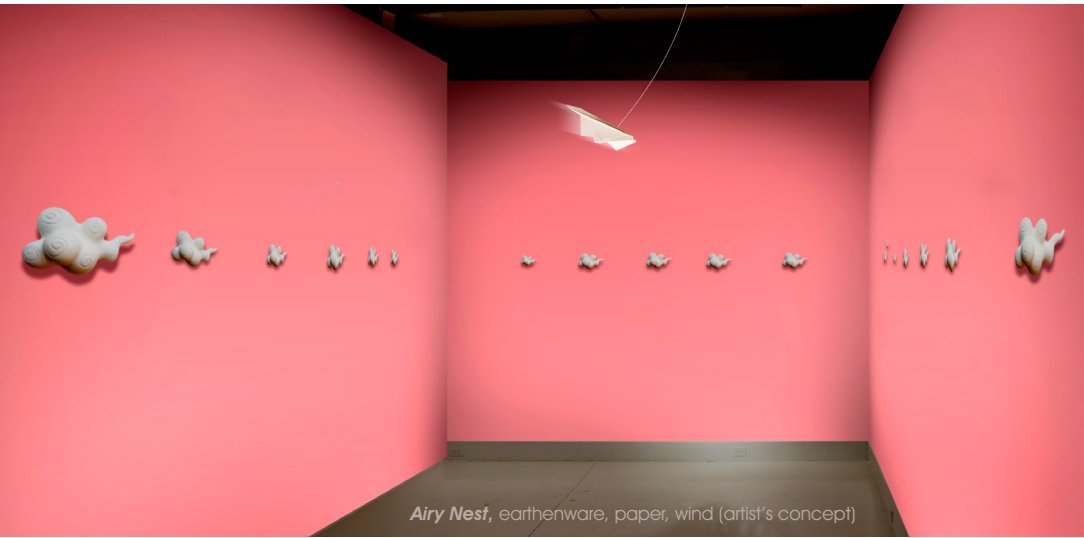

WEN
FAN

KRISTEN
EGAN

LYN
GODLEY

Artist's concept for Freedman Gallery